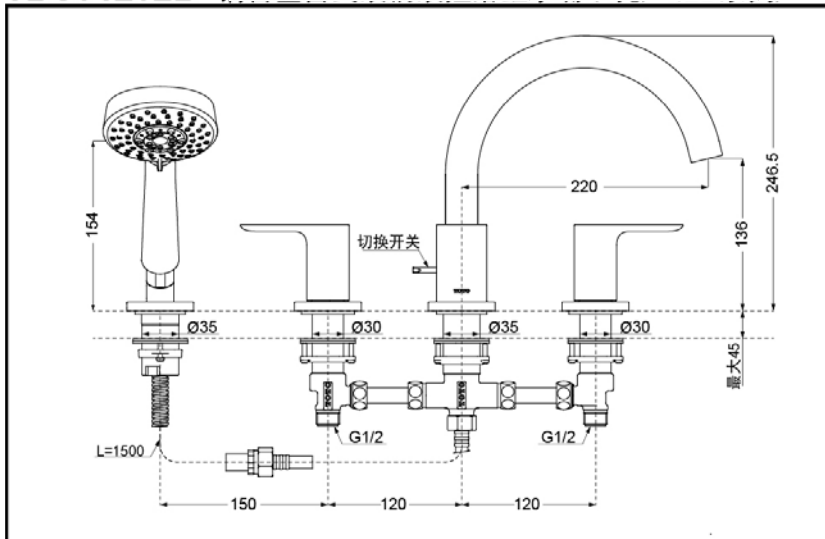

TBS01202B Deck-Mount Tub Filler(W/ Hand Shower)

*TOTO(CHINA) CO.,LTD. All rights reserved.

Others

Series : LB